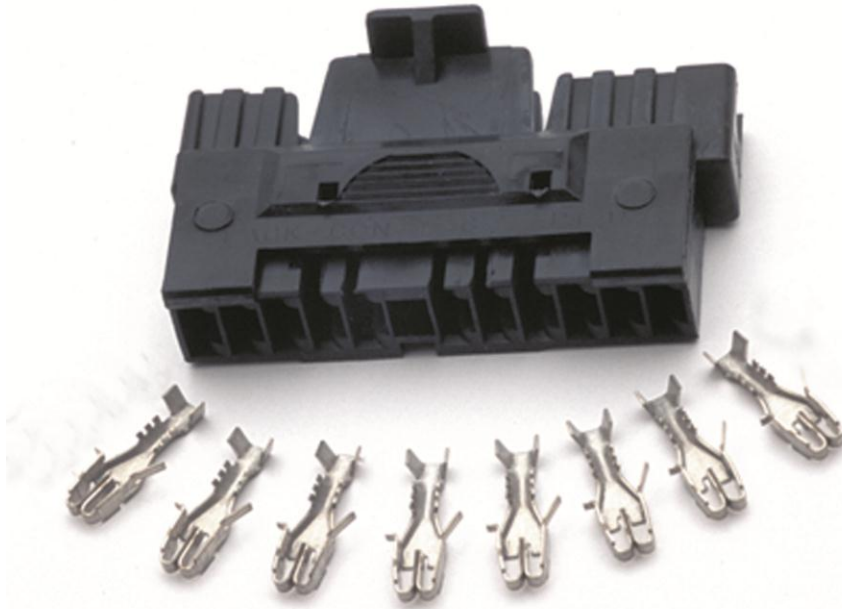

Female Connector Kit

Part No. FR20118

The Female Connector Kit (FR20118) adapts your vehicle's wiring directly to the wiring harness on Flaming River's Tilt Columns. This kit includes one 4-1/4" female connector and eight crimp terminals for plug-and-play functionality.

Visit **FlamingRiver.com** for Tech Tips

Call Us Toll Free

Telephone: 1-800-648-8022

Fax: 1-800-243-5263

Female 4-1/4" Connector Pin-Out

<i>Letter</i>	<i>FR Wire Color</i>	<i>Function</i>	<i>Your Vehicle's Wire Color</i>
G	Black	Horn (+12V)	
H	Light Blue	Left Front Turn Signal	
J	Blue	Right Front Turn Signal	
K	Brown	Hazard Power (+12V)	
L	Purple	Turn Signal Power, Main (+12V)	
M	Yellow	Left Rear Turn Signal	
N	Green	Right Rear Turn Signal	
P	White	Brake Light Power (+12V)	